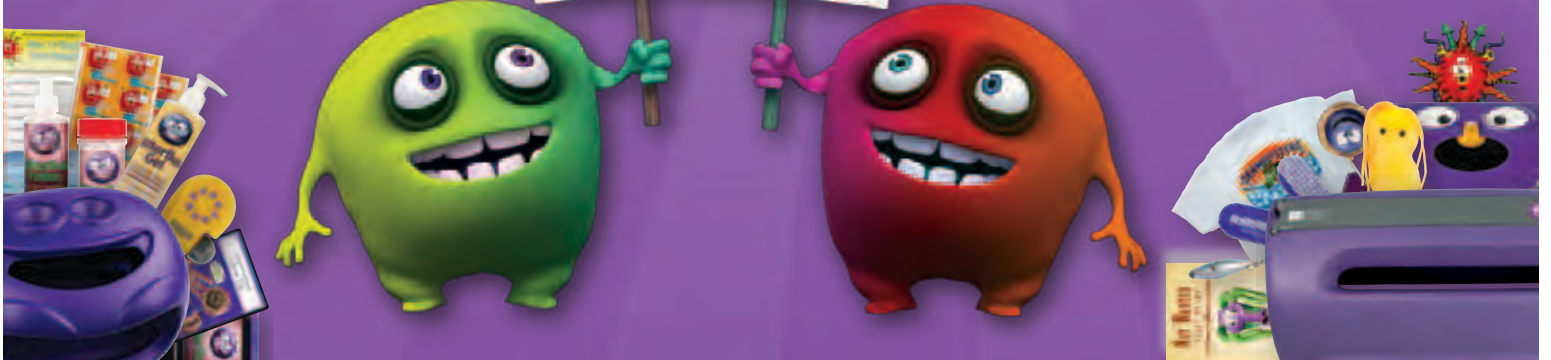

## GlitterBug® Disclosure Center

Well, here it is!! The latest refinement of the famous GlitterBug® Disclosure Center. Featuring the bright and versatile GlowBar lamp, it is enormously helpful if you are doing a demonstration in a bright environment. Just use the GlitterBug Potion for testing handwashing technique and the GlitterBug Powder to illuminate “the trail of contamination” that often leads to, or spreads via, hands. Fluorescent particles present on hands will sparkle under the UVA GlowBar. The GlowBar may be lifted out for convenient scanning of other surfaces and objects. The GlitterBug has room inside to store GlitterBug supplies and includes a heavy-duty tote for carrying convenience. Also available is an optional video camera that mounts above the lamp for display on any television with an NTSC composite-signal input (usually a single yellow jack on the TV). This is the same camera featured on page 4 with the MaxiCam. Order with the Disclosure Center for free installation. Everybody remembers the results of hand hygiene tests when exposed by new GlitterBug Disclosure Center. Measures 352mm W X 210mm H X 305mm D. (13.875 W X 8.25 H X 12" D). Constructed from durable polyethylene.